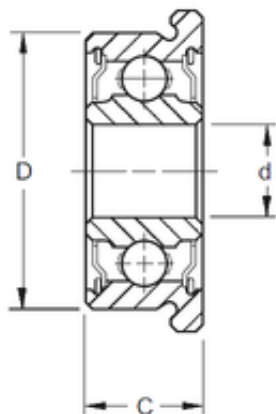

ZEN MF148-2Z deep groove ball bearings

Bearing No. MF148-2Z

Size	8x14x4 mm
Bore Diameter	8 mm
Outer Diameter	14 mm
Width	4 mm
d	8 mm
D	14 mm
B	4 mm
C	4 mm
Basic dynamic load rating (C)	0,817 kN
Basic static load rating (C0)	0,386 kN

MF148-2Z Bearing 2D drawings and 3D CAD models