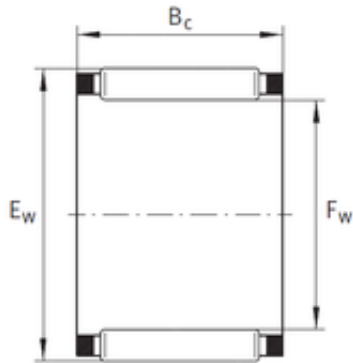

## INA K32X39X16 needle roller bearings

Bearing No. K32X39X16

Bore Diameter	32 mm
Outer Diameter	39 mm
Fw	32 mm
Ew	39 mm
Bc	16 mm
Weight	0,037 Kg
Basic dynamic load rating (C)	23,8 kN
Basic static load rating (C0)	35,5 kN
Fatigue load limit (Pu)	4,7
Reference speed	7 600 r/min
Category	Bearings
Inventory	0.0
Manufacturer Name	SCHAEFFLER GROUP
Minimum Buy Quantity	N/A
Weight / Kilogram	0.028
Product Group	B04144

K32X39X16 Bearing 2D drawings and 3D CAD models