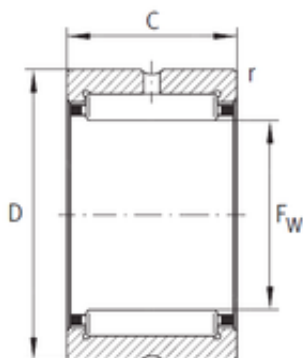

INA NK 12/12 XL needle roller bearings

Bearing No. NK 12/12 XL

Size	12x19x12 mm
Bore Diameter	12 mm
Outer Diameter	19 mm
Width	12 mm
F _w	12 mm
D	19 mm
C	12 mm
r min.	0,3 mm
Weight	0,0121 Kg
Basic dynamic load rating (C)	7,2 kN
Basic static load rating (C ₀)	7,1 kN
Fatigue load limit (P _u)	1,28
Reference speed	26 000 r/min

NK 12/12 XL Bearing 2D drawings and 3D CAD models