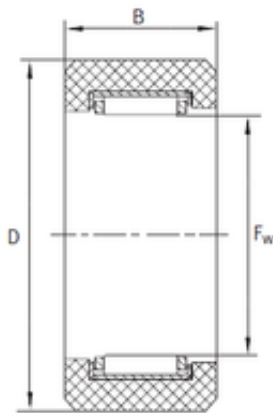

INA F-110573.6 cylindrical roller bearings

Bearing No. F-110573.6

Size	19x38x18 mm
Bore Diameter	19 mm
Outer Diameter	38 mm
Width	18 mm
Fw	19 mm
D	38 mm

F-110573.6 Bearing 2D drawings and 3D CAD models